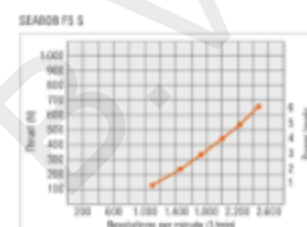

Compare SEABOB models

FS

7.845,00 EUR*

FS S

10.780,00 EUR*

FS SR

14.565,00 EUR*

Performance

Drive

E-Jet Power System	•	•	•
Performance up to	2.5 kW	4.0 kW	4.5 kW
Maximum thrust up to	480 N	680 N	745 N
Power levels	4	6	7

Speed

Over water up to	14 km/h	20 km/h	22 km/h
Under water up to	13 km/h	18 km/h	20 km/h

Accumulators

Operating time	Ø 50 min	Ø 60 min	Ø 70 min
Charging time			
Standard charging	Ø 8 h	Ø 8 h	Ø 8 h
Quick charging***	Ø 1,5 h	Ø 1,5 h	Ø 1,5 h

Dimensions & Weight

Dimensions L x W x H (in mm)	1.152 x 507 x 372	1.152 x 507 x 372	1.152 x 543 x 372
Weight	approx. 29 kg	approx. 34 kg	approx. 35 kg
Buoyancy in water	14 kg	10 kg	9 kg

Diving depth

2.5 m (Safety cut-off)	•	•	•
max. 40 m can be set via electronic control	•	•	•

* Net price ex works plus freight charges as well as customs duties, VAT and taxes of the particular country of importation.

*** Mains voltage 230 V