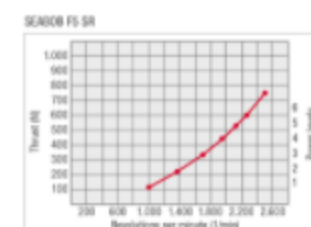

Compare SEABOB models

FS

7.845,00 EUR*

FS S

10.780,00 EUR*

FS SR

14.565,00 EUR*

Performance

Drive

E-Jet Power System	•	•	•
Performance up to	2.5 kW	4.0 kW	4.5 kW
Maximum thrust up to	480 N	680 N	745 N
Power levels	4	6	7

Speed

Over water up to	14 km/h	20 km/h	22 km/h
Under water up to	13 km/h	18 km/h	20 km/h

Accumulators

Operating time	Ø 50 min	Ø 60 min	Ø 70 min
Charging time			
Standard charging	Ø 8 h	Ø 8 h	Ø 8 h
Quick charging***	Ø 1,5 h	Ø 1,5 h	Ø 1,5 h

Dimensions & Weight

Dimensions L x W x H (in mm)	1.152 x 507 x 372	1.152 x 507 x 372	1.152 x 543 x 372
Weight	approx. 29 kg	approx. 34 kg	approx. 35 kg
Buoyancy in water	14 kg	10 kg	9 kg

Diving depth

2.5 m (Safety cut-off)	•	•	•
max. 40 m can be set via electronic control	•	•	•

* Net price ex works plus freight charges as well as customs duties, VAT and taxes of the particular country of importation.

*** Mains voltage 230 V