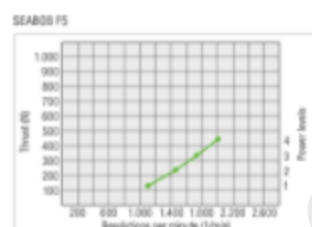

Compare SEABOB models

FS

7.845,00 EUR*

FS S

10.780,00 EUR*

FS SR

14.565,00 EUR*

Performance

Drive

E-Jet Power System	•	•	•
Performance up to	2.5 kW	4.0 kW	4.5 kW
Maximum thrust up to	480 N	680 N	745 N
Power levels	4	6	7

Speed

Over water up to	14 km/h	20 km/h	22 km/h
Under water up to	13 km/h	18 km/h	20 km/h

Accumulators

Operating time	Ø 50 min	Ø 60 min	Ø 70 min
Charging time			
Standard charging	Ø 8 h	Ø 8 h	Ø 8 h
Quick charging***	Ø 1,5 h	Ø 1,5 h	Ø 1,5 h

Dimensions & Weight

Dimensions L x W x H (in mm)	1.152 x 507 x 372	1.152 x 507 x 372	1.152 x 543 x 372
Weight	approx. 29 kg	approx. 34 kg	approx. 35 kg
Buoyancy in water	14 kg	10 kg	9 kg

Diving depth

2.5 m (Safety cut-off)	•	•	•
max. 40 m can be set via electronic control	•	•	•

* Net price ex works plus freight charges as well as customs duties, VAT and taxes of the particular country of importation.

*** Mains voltage 230 V